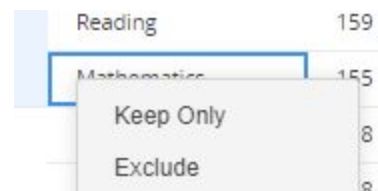

3. Export graph or grid